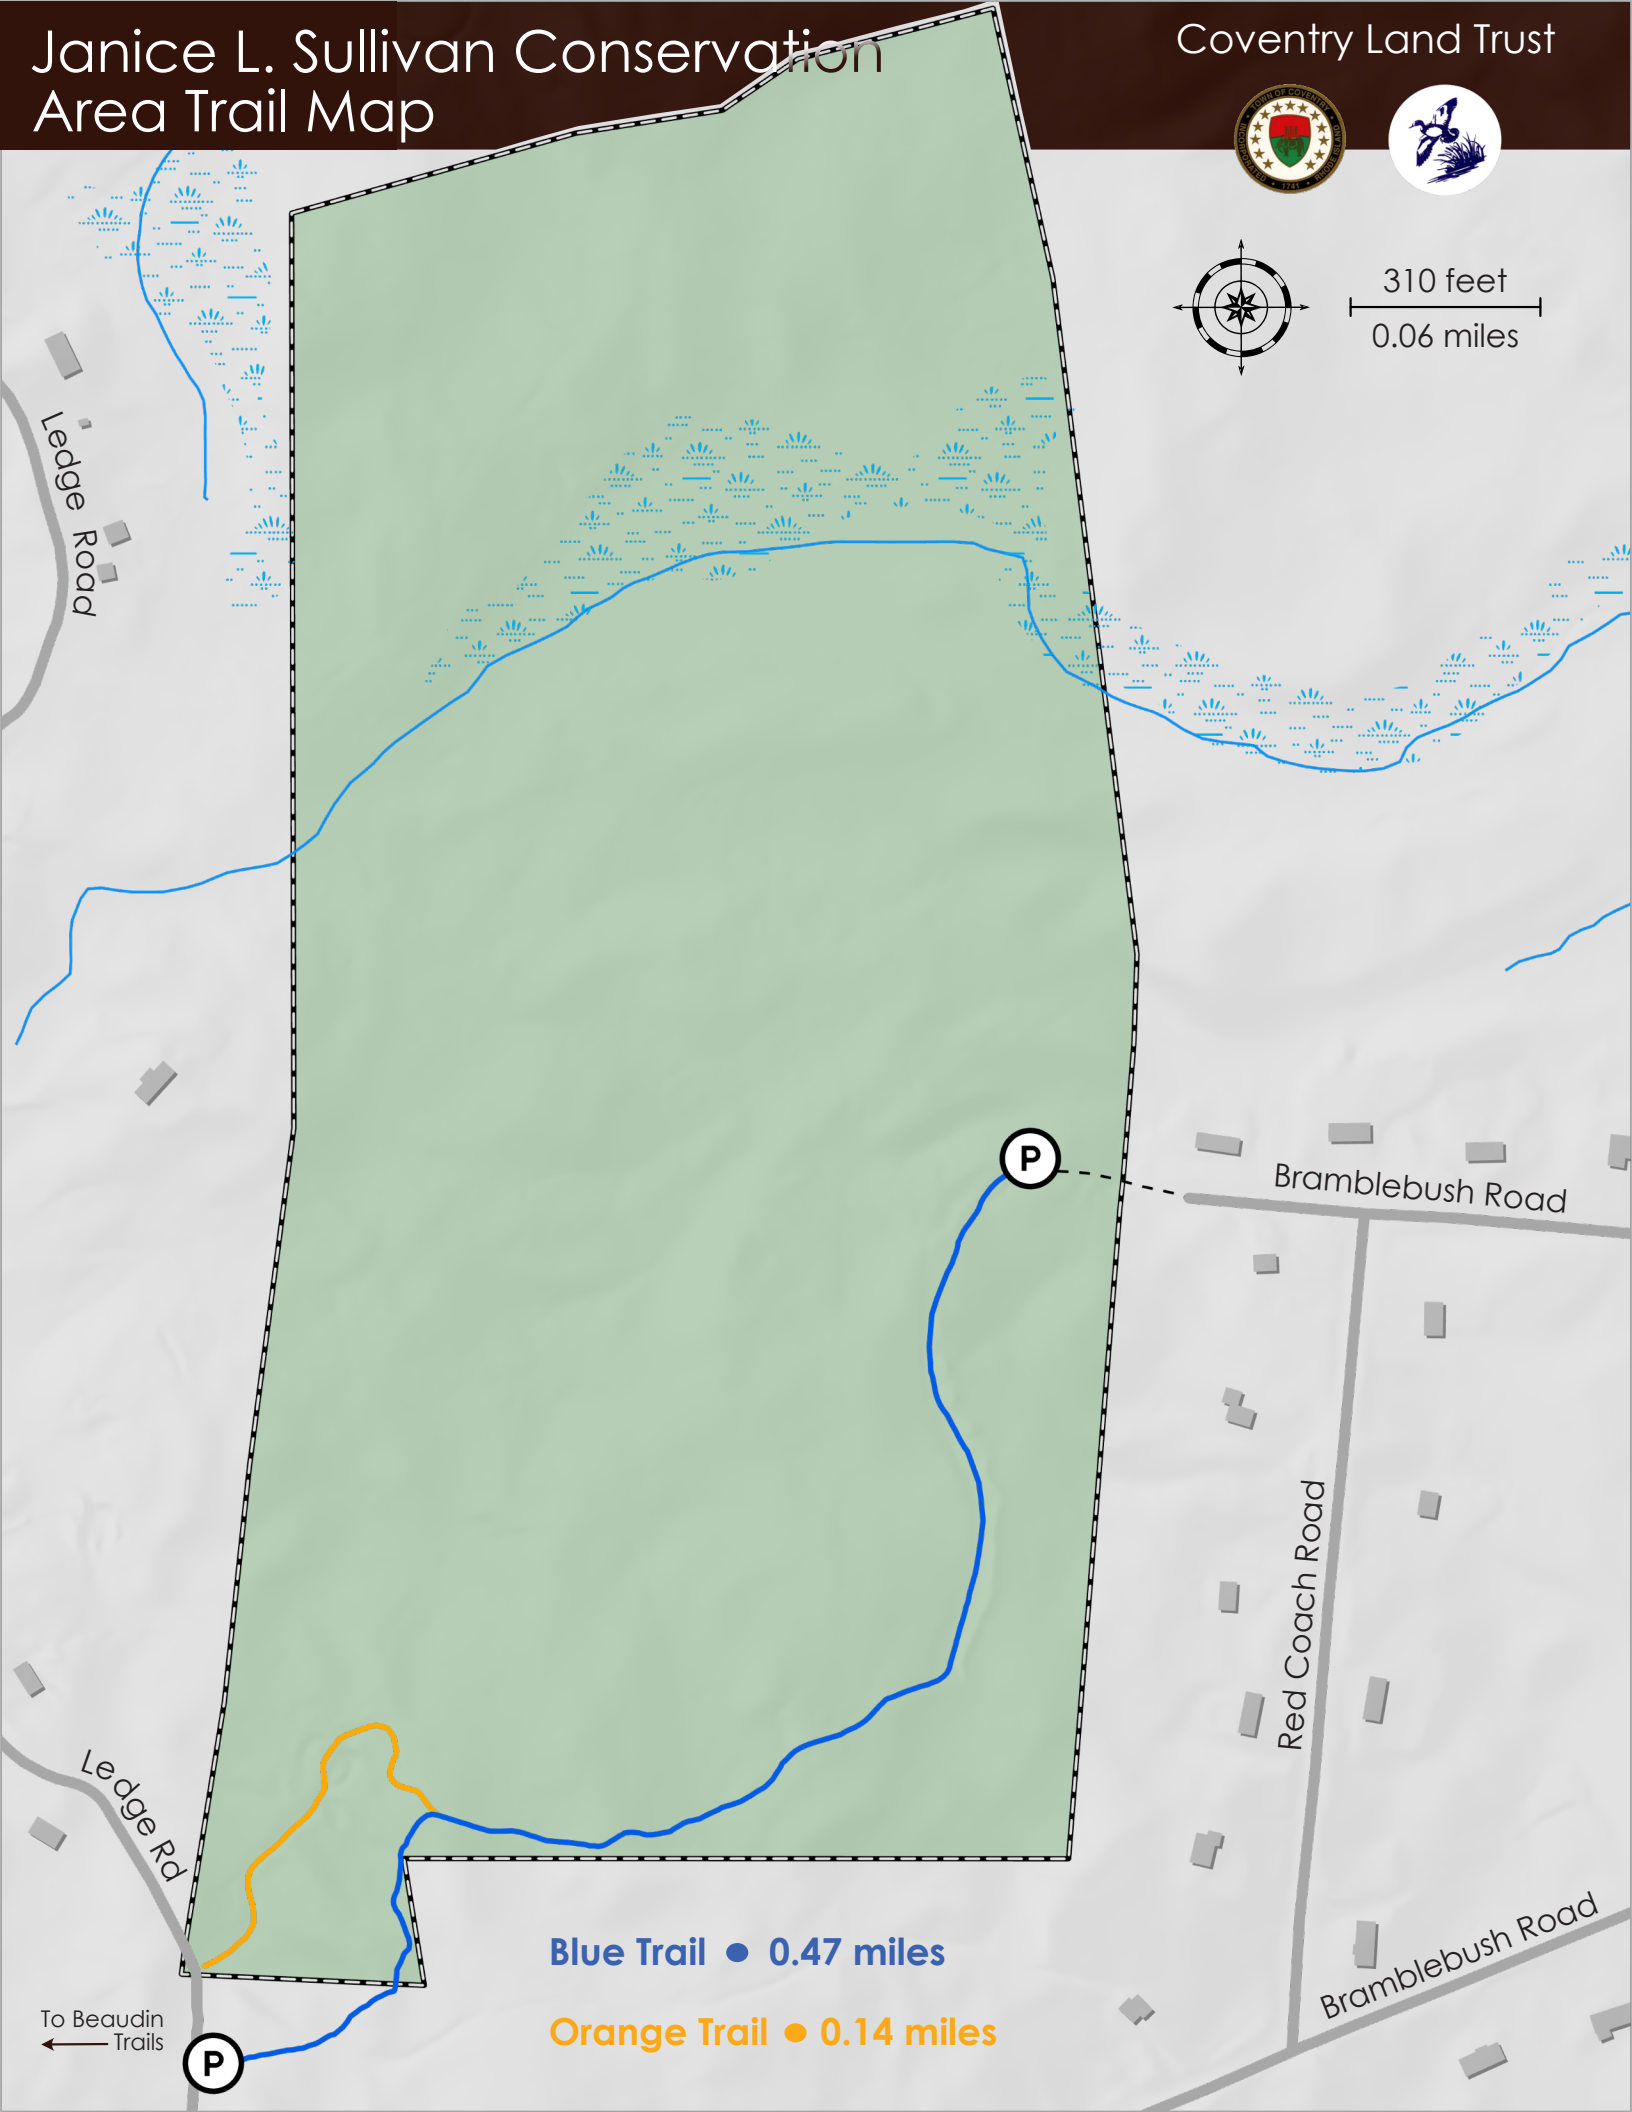

Janice L. Sullivan Conservation Area Trail Map

Coventry Land Trust

310 feet
0.06 miles

Ledge Road

Bramblebush Road

Red Coach Road

Ledge Rd

Bramblebush Road

Blue Trail • 0.47 miles

Orange Trail • 0.14 miles

To Beaudin Trails
←

P

P